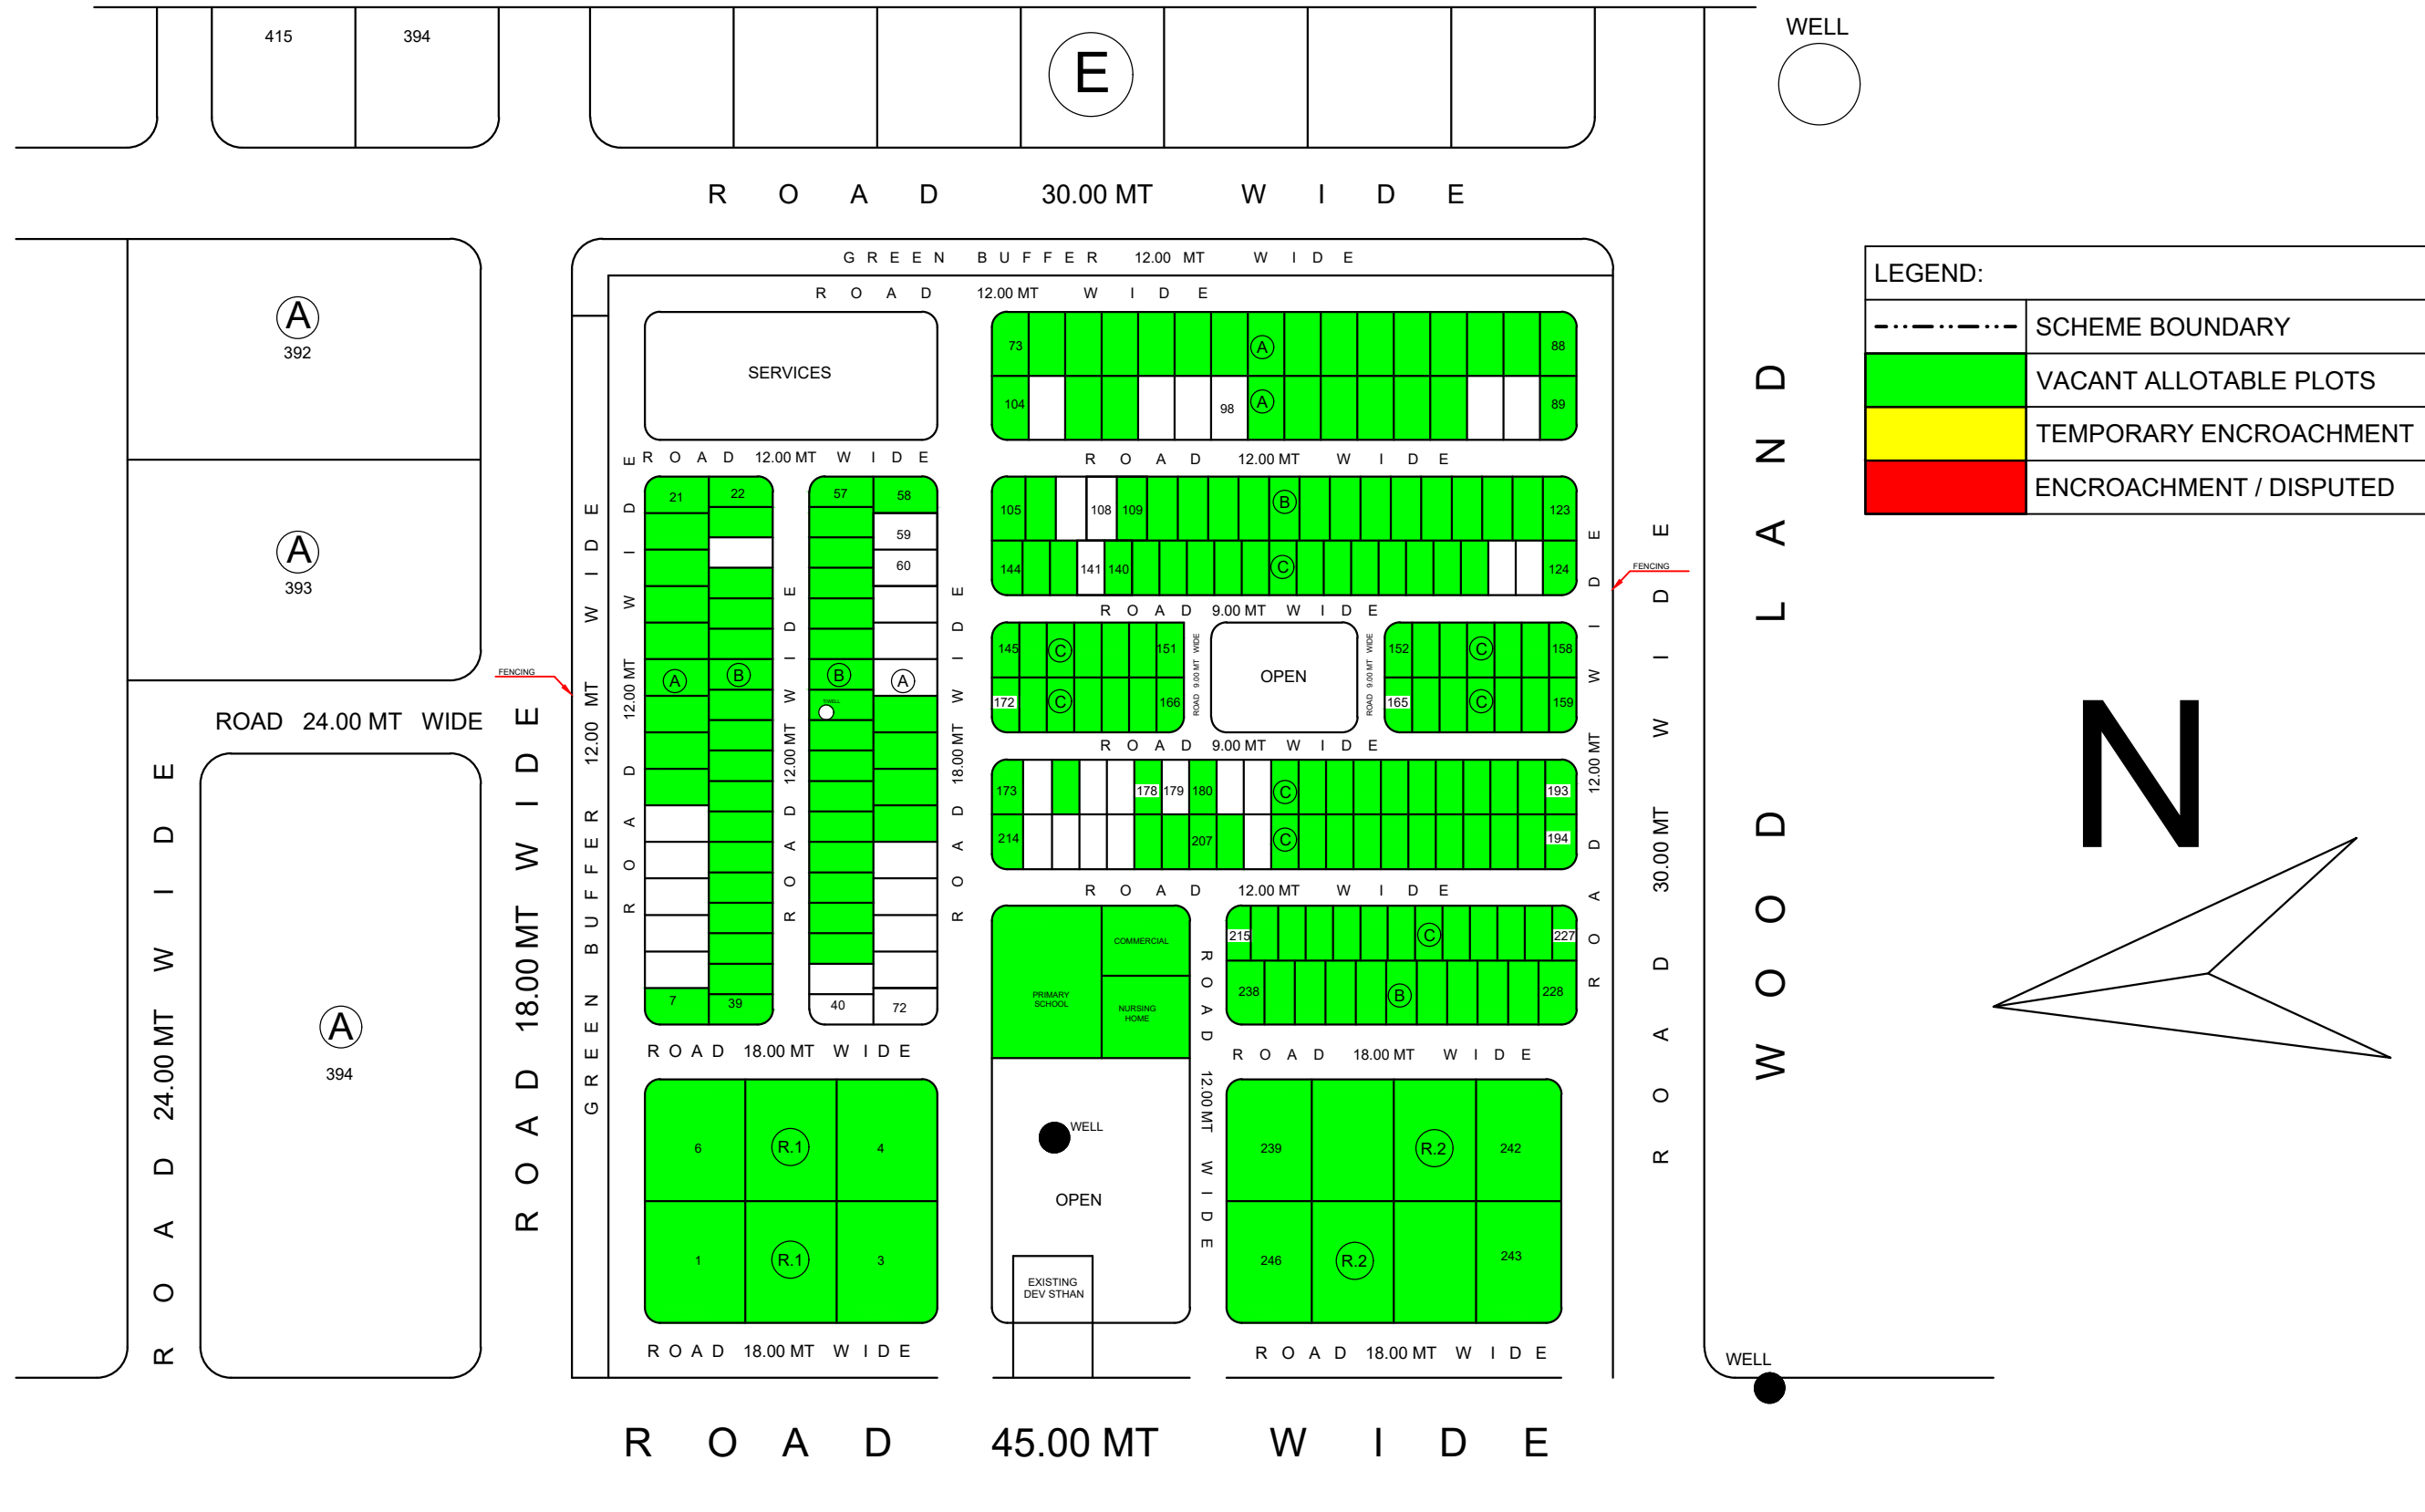

# RESIDENTIAL COLONY AT GROWTH CENTER HAMIRGARH, BHILWARA (RAJ.)

LEGEND:	
-----	SCHEME BOUNDARY
<span style="background-color: green; border: 1px solid black; display: inline-block; width: 15px; height: 10px;"></span>	VACANT ALLOTABLE PLOTS
<span style="background-color: yellow; border: 1px solid black; display: inline-block; width: 15px; height: 10px;"></span>	TEMPORARY ENCROACHMENT
<span style="background-color: red; border: 1px solid black; display: inline-block; width: 15px; height: 10px;"></span>	ENCROACHMENT / DISPUTED