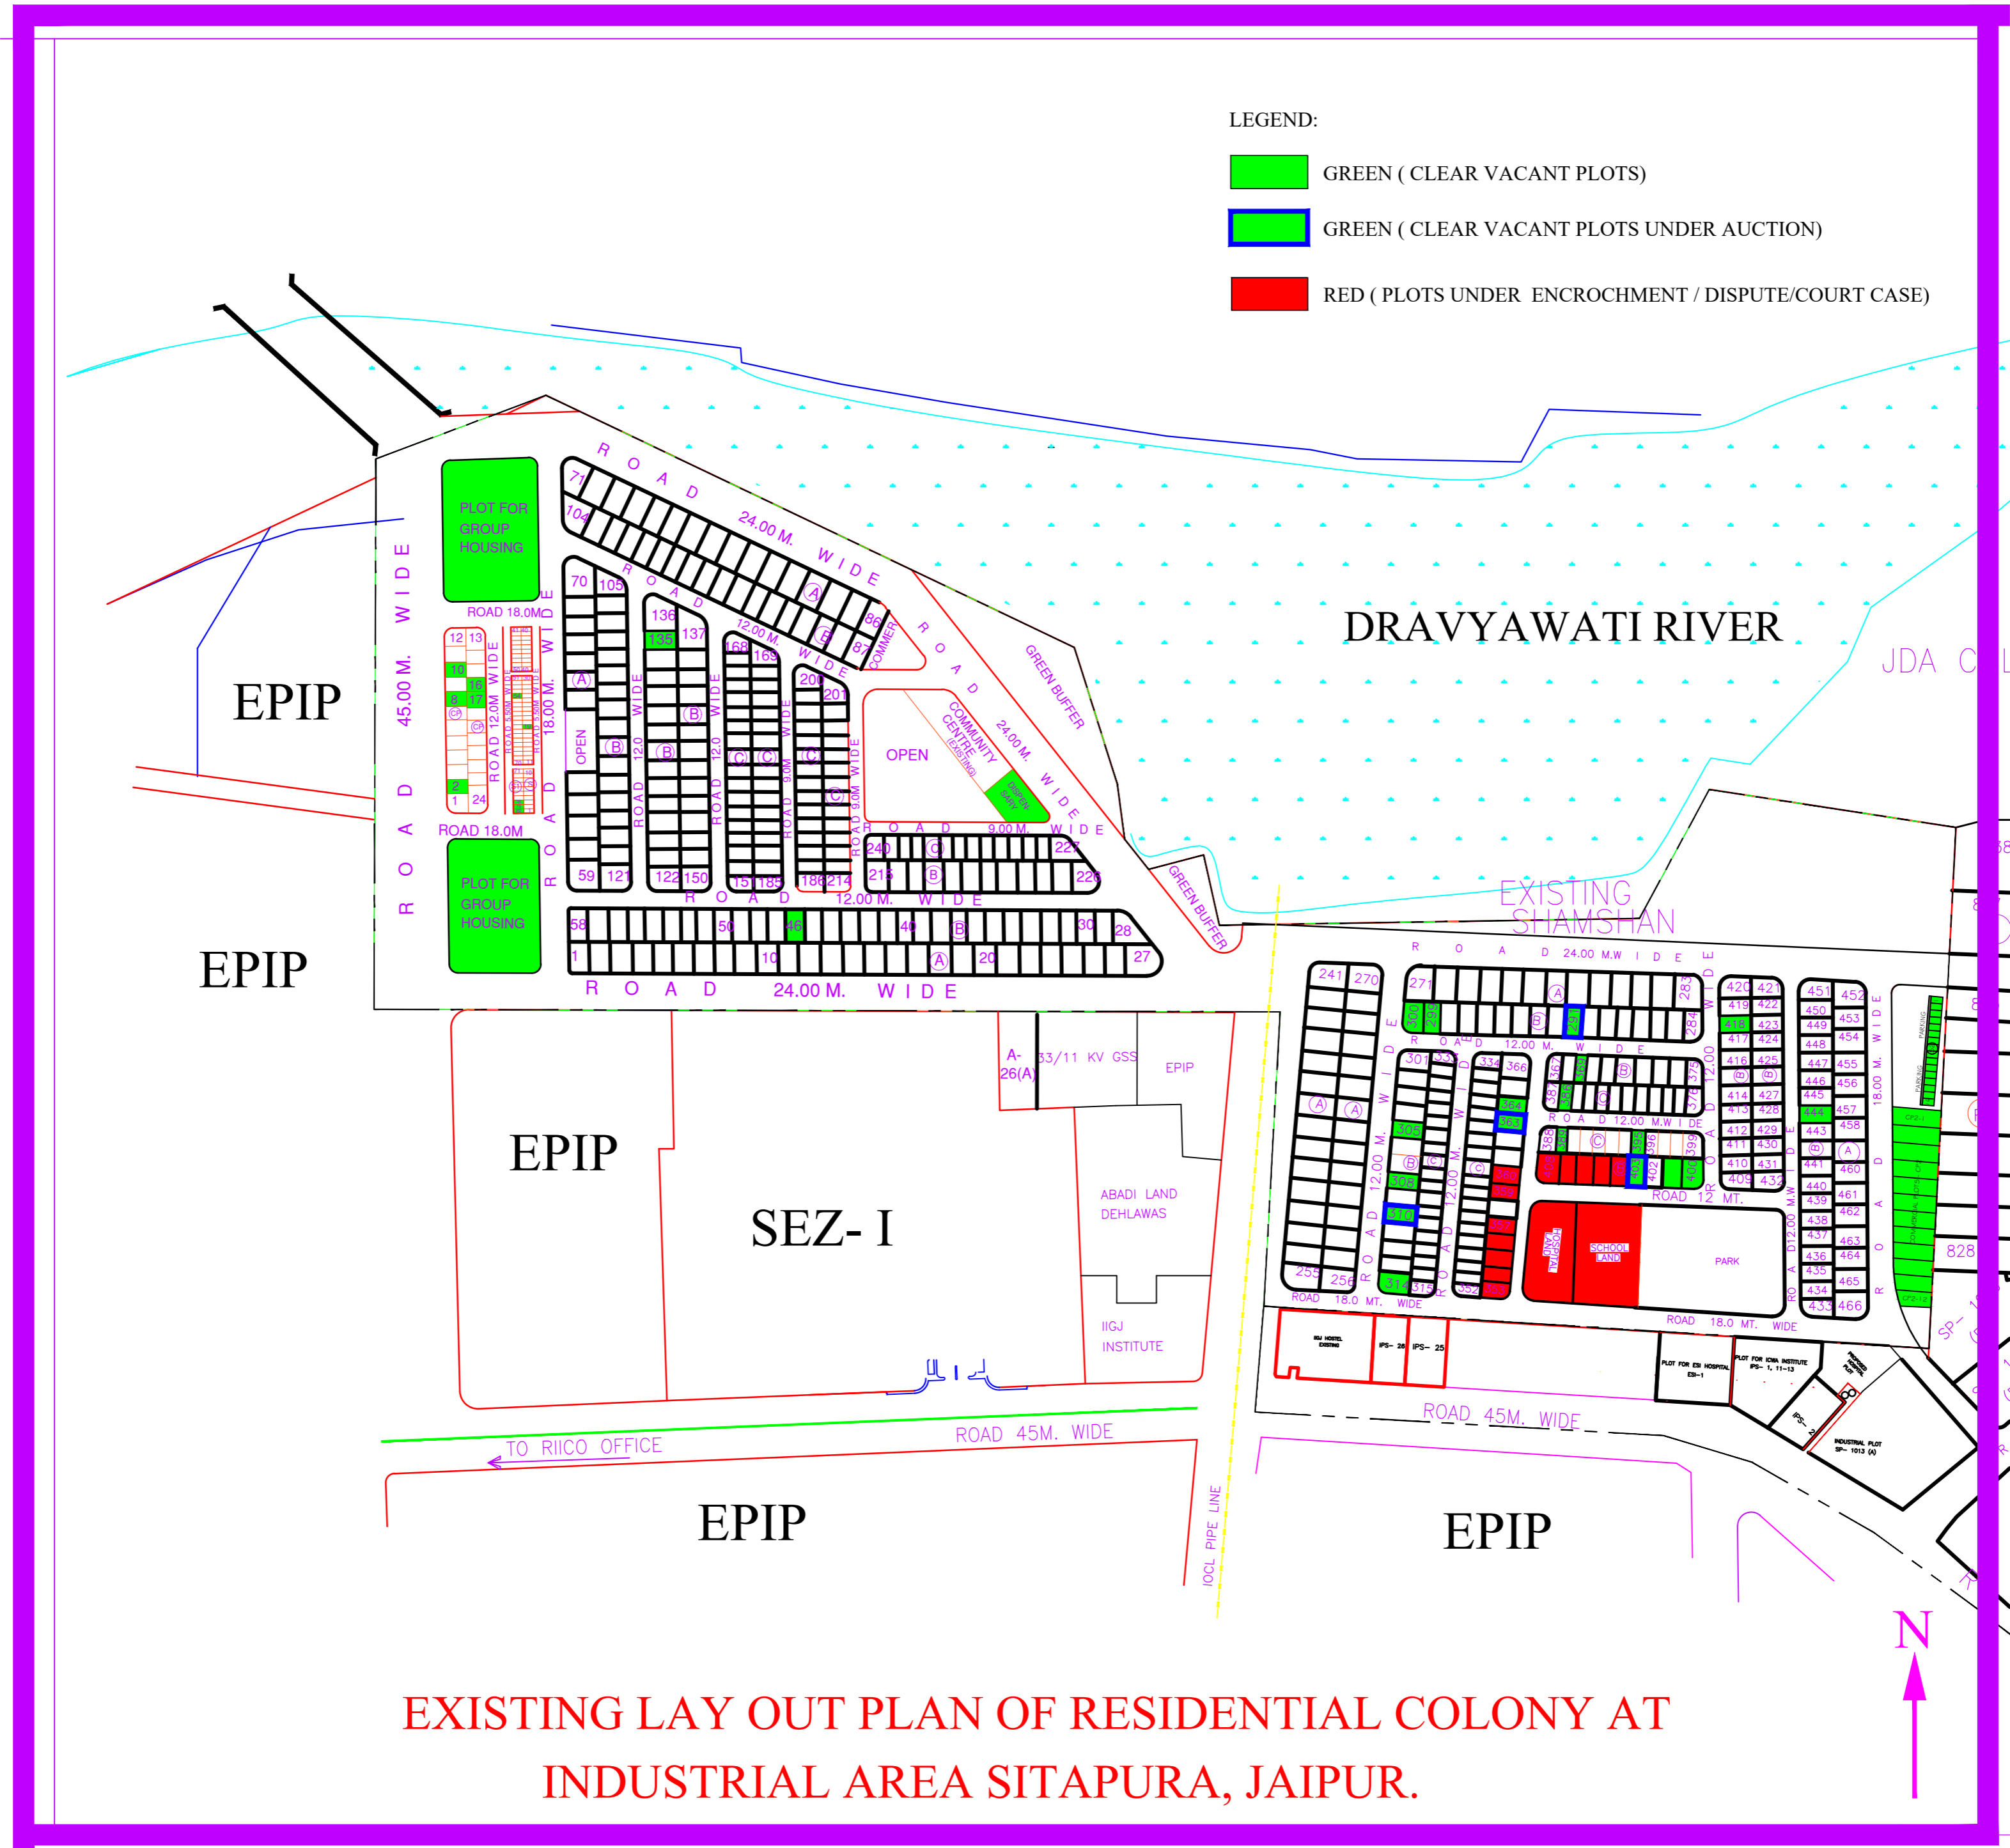

LEGEND:

- GREEN ( CLEAR VACANT PLOTS)
- GREEN ( CLEAR VACANT PLOTS UNDER AUCTION)
- RED ( PLOTS UNDER ENCROCHMENT / DISPUTE/COURT CASE)

EXISTING LAY OUT PLAN OF RESIDENTIAL COLONY AT INDUSTRIAL AREA SITAPURA, JAIPUR.